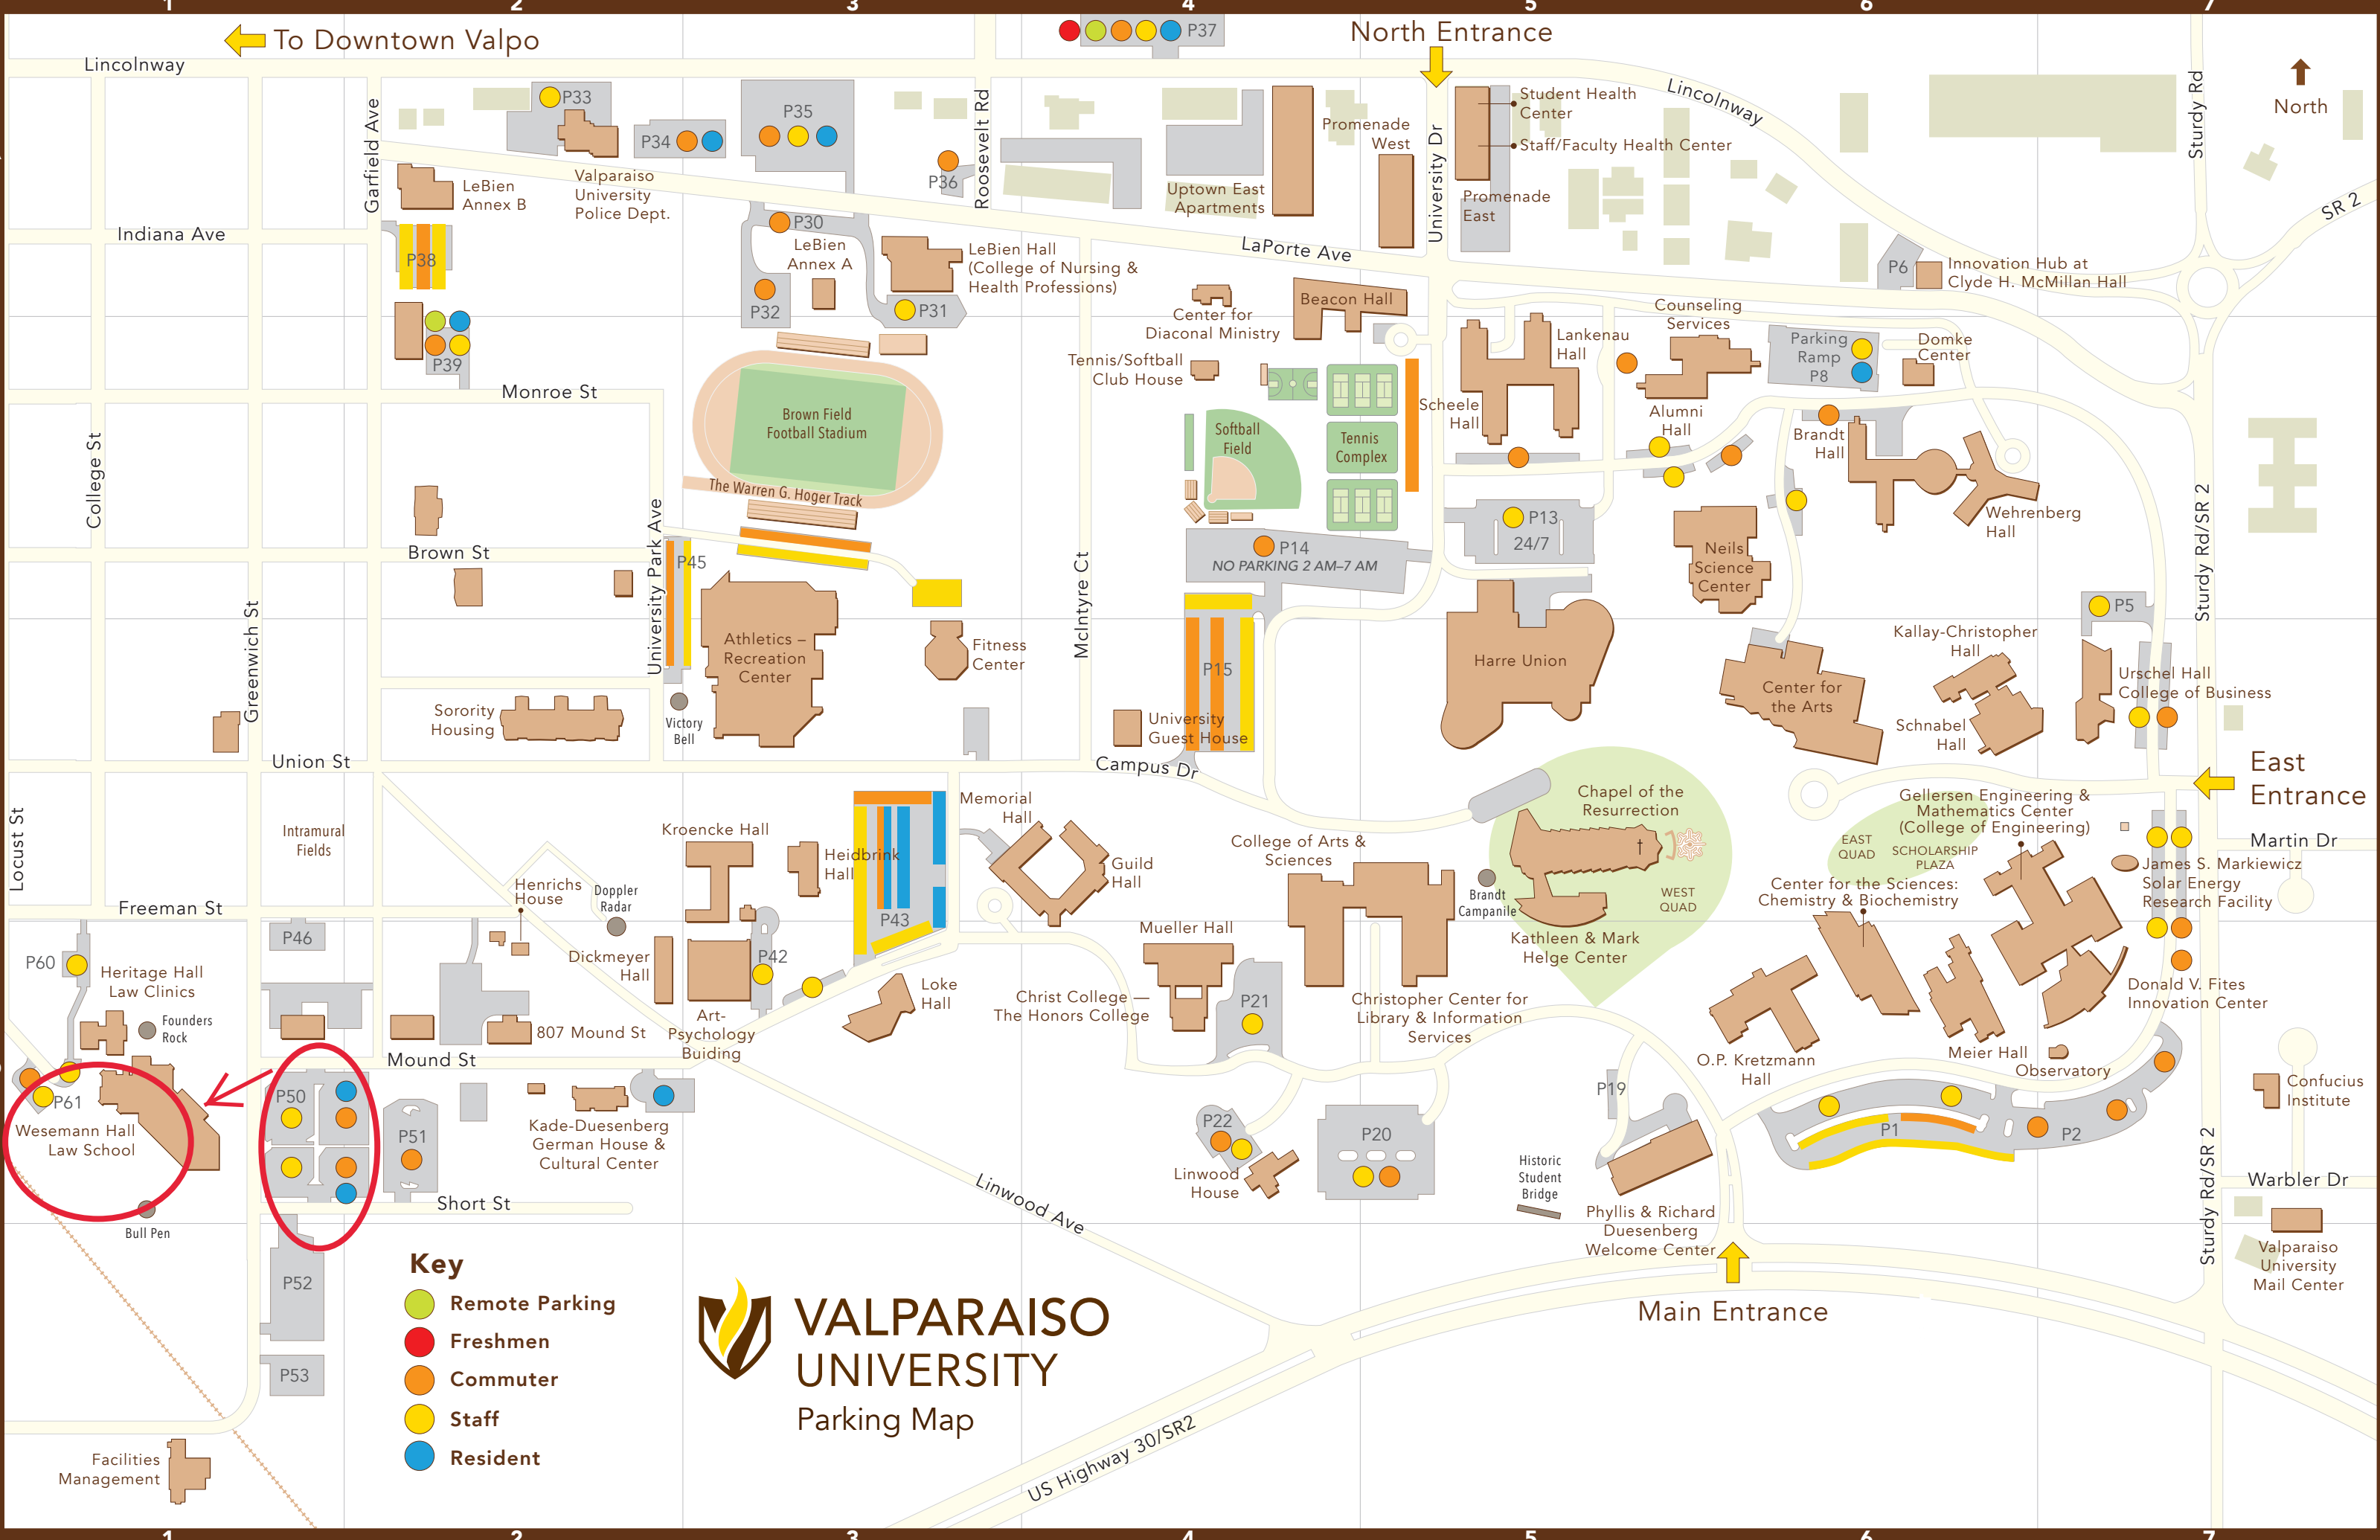

← To Downtown Valpo

North Entrance

North

East Entrance

Main Entrance

US Highway 30/SR2

- Key**
- Remote Parking
 - Freshmen
 - Commuter
 - Staff
 - Resident

VALPARAISO UNIVERSITY
Parking Map

Wesemann Hall Law School

P50

Facilities Management

Valparaiso University Mail Center