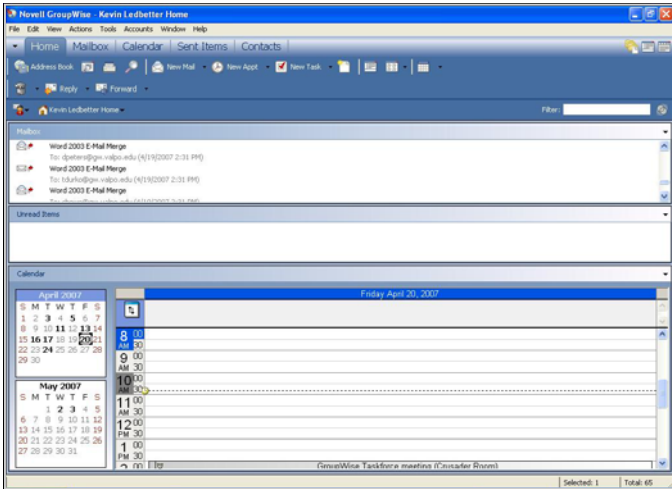

GroupWise allows you to customize your Home View by choosing whether to display panels in one column or two columns. Examples below illustrate three panels being displayed in One Column view (left) and Two Column view (right).

One Column view

Two Column view

To select the number of columns to be displayed in the Home View:

1. Click the arrow at the upper right corner of any current panel.
2. Select either the One Column or Two Column menu item.