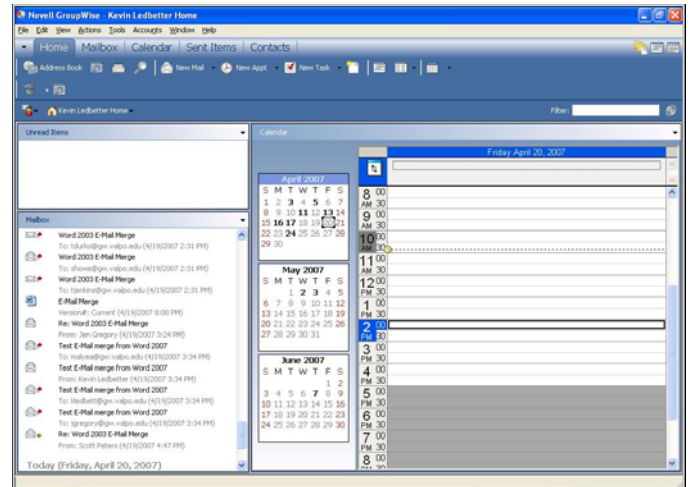

GroupWise allows you to customize your Home View by choosing whether to display panels in one column or two columns. Examples below illustrate three panels being displayed in One Column view (left) and Two Column view (right).

One Column view

Two Column view

To select the number of columns to be displayed in the Home View:

1. Click the arrow at the upper right corner of any current panel.
2. Select either the One Column or Two Column menu item.